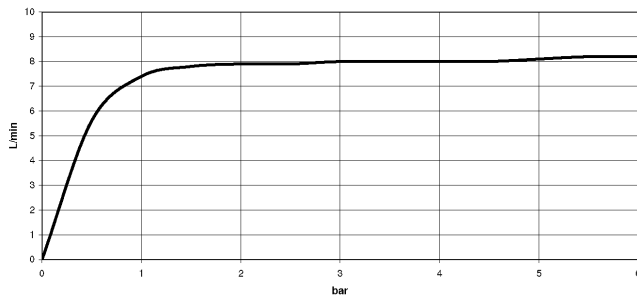

Required miscellaneous

	Hand shower FlowReduce - Chrome	28 018 979-00 0010
--	--	-----------------------

ST 050 305 2979

mm [inches]
1:10

Flow rate chart

Certificates

DVGW_DW-
6509DN0123.

Belgaqua_21-032-
27_5.