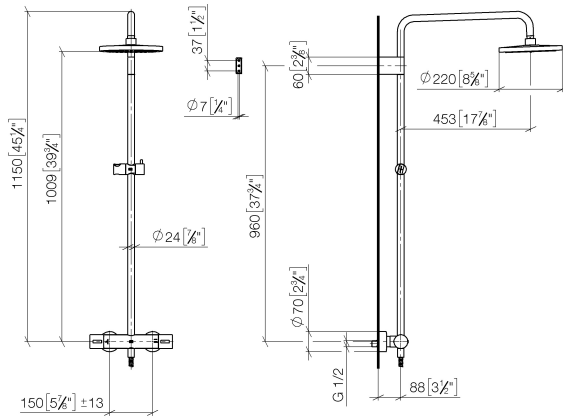

Showerpipe with shower thermostat - Chrome

IMO

ST 050 305 2979

Fits: IMO, LULU, TARA, LISSÉ, VAIA, META, CYO

- shower with fixed riser projection 453mm
- Rain shower: PURE RAIN, max. flow rate 7 l/min (at 3 bar)
- rain shower Ø 220 mm
- rain shower with anti-scale system
- Hand shower: COMPACT RAIN, max. flow rate 15 l/min (at 3 bar)
- spray head Ø 100mm
- rotary diverter with volume control and shut-off function
- slide-on rosettes Ø 70 mm
- height of fittings up to rain shower (bottom edge) 1009mm
- height of fittings up to top edge of elbow 1150mm
- gauge 150 mm - 13 mm
- metal shower hose 1750mm with integrated anti-twist protection
- 1/2" connection
- slide bar
- Pipe diameter 23.5 mm

Required miscellaneous

	Hand shower FlowReduce - Chrome	28 018 979-00 0010
--	--	-----------------------

ST 050 305 2979

mm [inches]
1:10

Flow rate chart

Certificates

DVGW_DW-
6509DN0123.

Belgaqua_21-032-
27_5.

WRAS_2204013.

LGA_38737.

ST 050 305 2979

Spare parts list

No.	Item Number	Name	Quantity used	Delivery time
1	90 12 05 092 20-00	shower	1	10
2	09 23 01 039 90	sieve	1	2
3	90 28 22 348 00-00	pipe	1	10
4	90 17 11 150 00-00	holder	1	10
5	90 28 22 349 00-00	pipe	1	10
6	04 17 01 250 00-00	connection	1	10
7	90 17 33 015 00-00	handle	2	10
8	90 14 20 026 00 90	seal	1	2
9	12 570 970-00	Slide unit - Chrome	1	10
10	28 322 970-00	Metal shower hose 1/2" x 3/8" x 1750 mm - Chrome	1	2